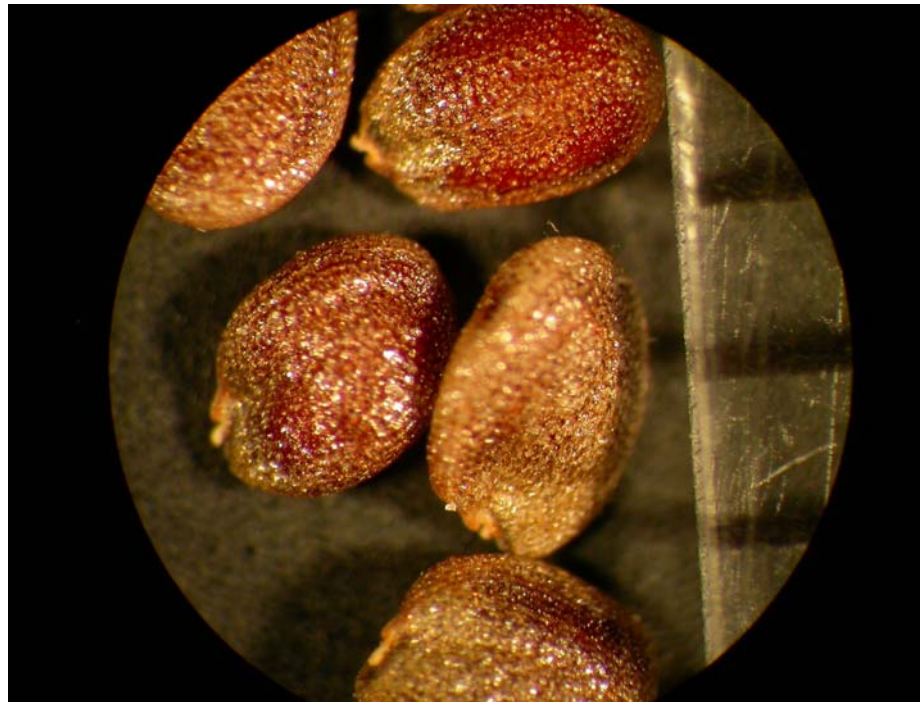

Yellow Rocket

Rosettes. Key characteristics: rounded, glossy leaves on long petioles. Left photo courtesy of Dr. Harlan Palm, DuPont Agricultural Products.

Flowering plant.

Flower. Key characteristics: bright yellow and four-petaled flowers occur in racemes.

Mature seed pods.

Seed. Seed are reddish-brown, oval and have a rough surface. Length is slightly less than 2.0 mm.

Life cycle: variable; winter annual or biennial.