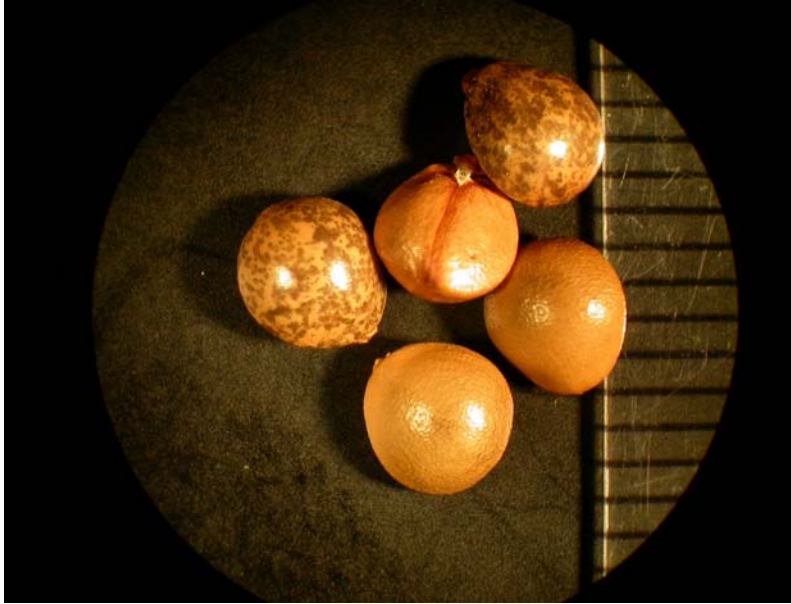

Woolly Croton

Growth habit. Key characteristics: erect growth habit, orange-brown stems. Both leaves and stems are covered with a dense pubescence giving the plant an off-color appearance.

Seed. Seed are nearly round, yellowish-orange with a visible seam and some contain brown mottling. Diameter is approximately 4.0 to 5.0 mm

Life cycle: summer annual.

Toxic Plant: all parts of the plant are poisonous. Cattle are poisoned by the croton oil contained in the plants. It is toxic only if large quantities are consumed. Vomiting, diarrhea and nervousness are the primary symptoms.