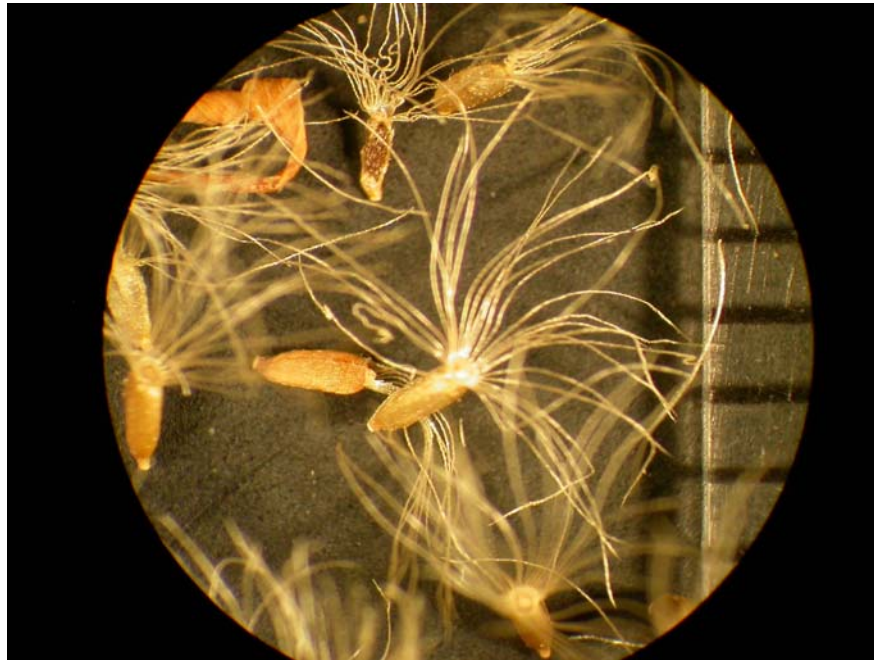

## White Heath Aster

Flowering plant.

Seed. Seed have a long silky pappus which aid in wind dissemination. Seed length is approximately 2.0 to 3.0 mm.

Life cycle: perennial.