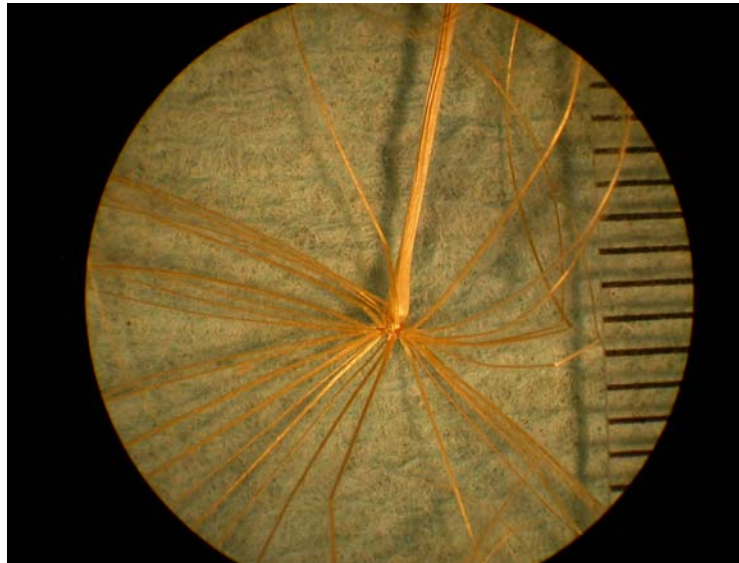

Western Salsify

Flowering plant. Key characteristics:

Leaves are long and narrow with somewhat of a "grass-like" appearance.

Flower.

Seed. Seed are linear and tipped with awned projections.

Life cycle: biennial.