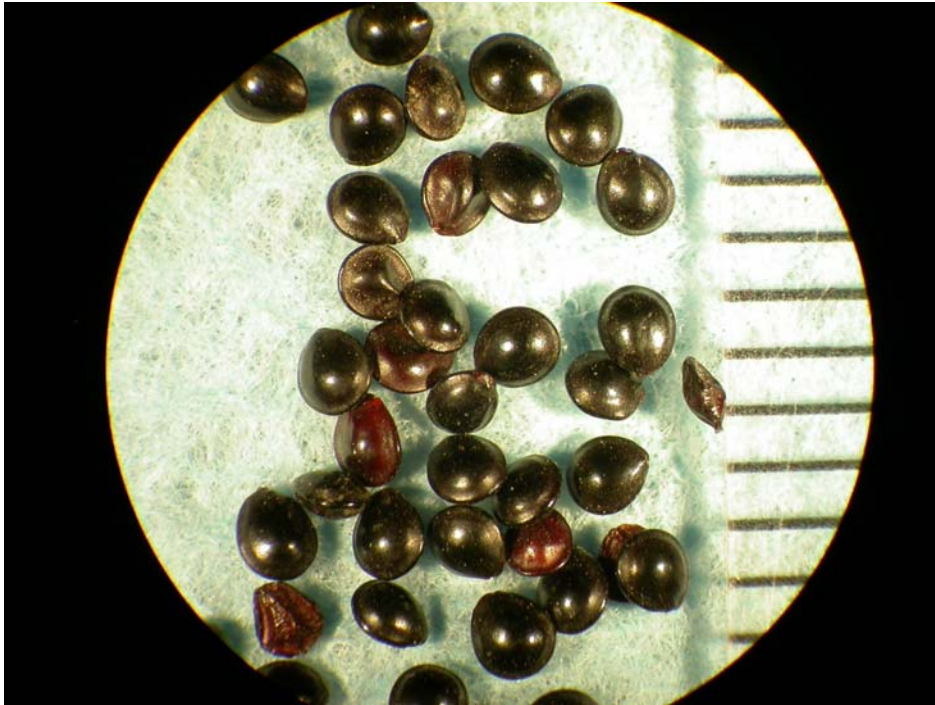

Tumble Pigweed

Tumble pigweed has a waxy appearance, alternate wavy leaves and smooth stems.

At maturity, the entire plant breaks at the soil surface and "tumbles," scattering seed and accumulating along fencerows and other barriers.

Seed. Seed are round, distinctly flattened with a dark glossy shine. Diameter is approximately 1.0 mm.

Life cycle: summer annual.