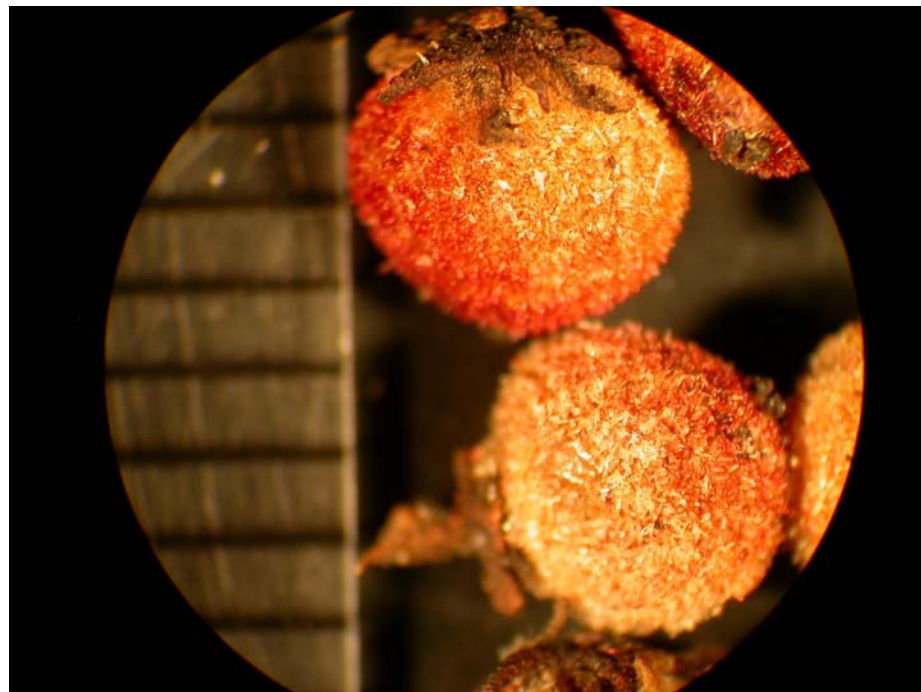

Smooth Sumac

Flowering plants. Key characteristics: leaves are compound and lack hair.

Mature fruit.

Seed. Seed are nearly round, reddish-orange and have a diameter of approximately 3.0 mm.

Life cycle: perennial.