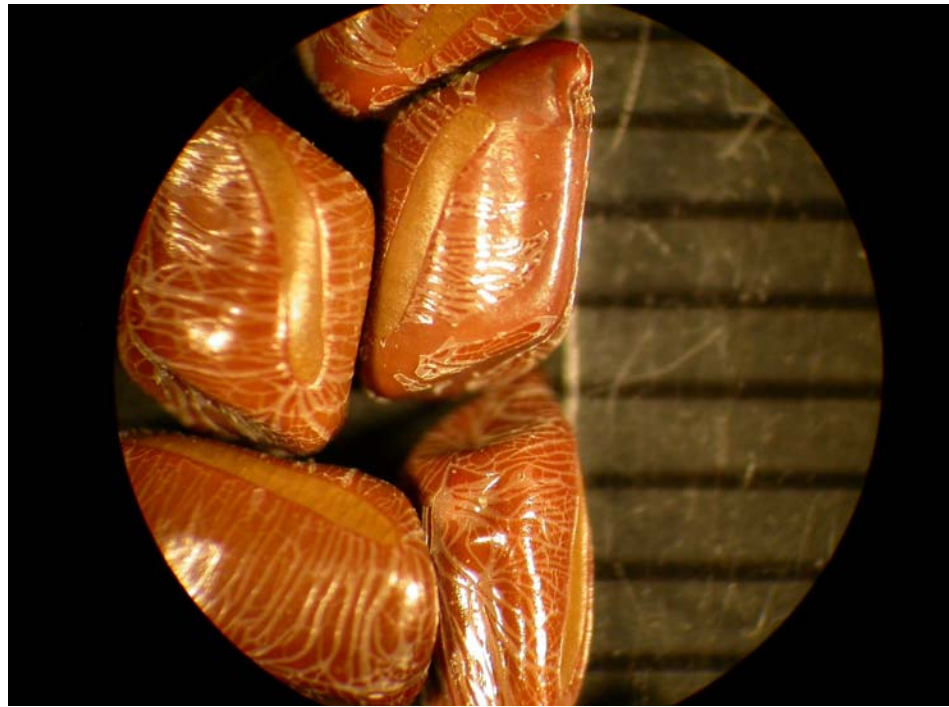

Sicklepod

Cotyledons and first leaf.

Vegetative plants. Key characteristics: leaves are hairless and have 4 to 6 leaflets.

Fruit. Seed pods are narrow "sickles."

Seed. Seed are glossy brown and 4-sided. Length is approximately 4.0 mm.

Life cycle: summer annual.