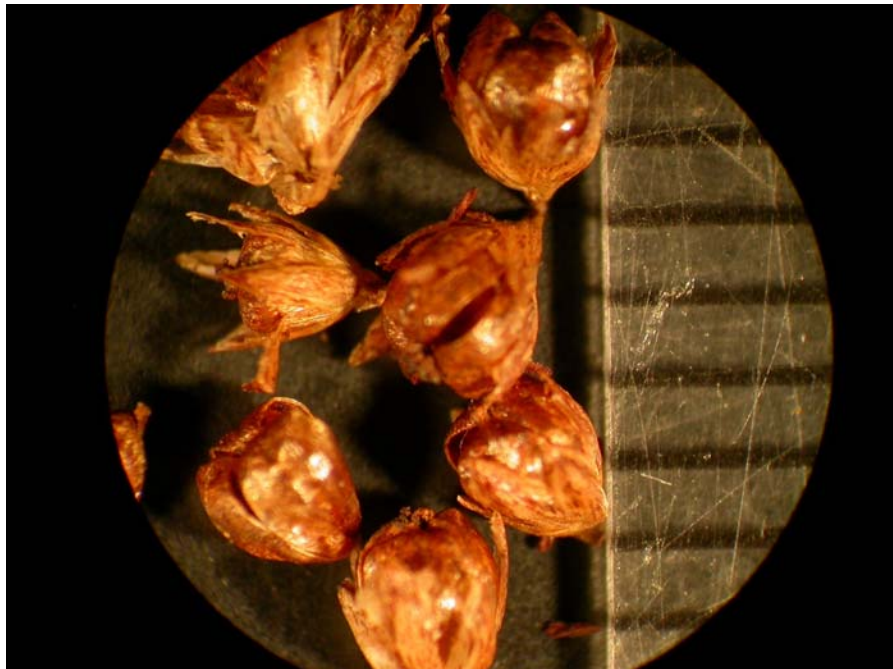

## Rush

Flowering plants. Key characteristics: rush is not a true grass; it has rounded stems which are very wiry. Shoots usually appear very dark green in color and will later turn brown.

Path rush is often a weed of hard, compacted sites.

Seed of *Juncus marginatus*.

Life cycle: perennial.