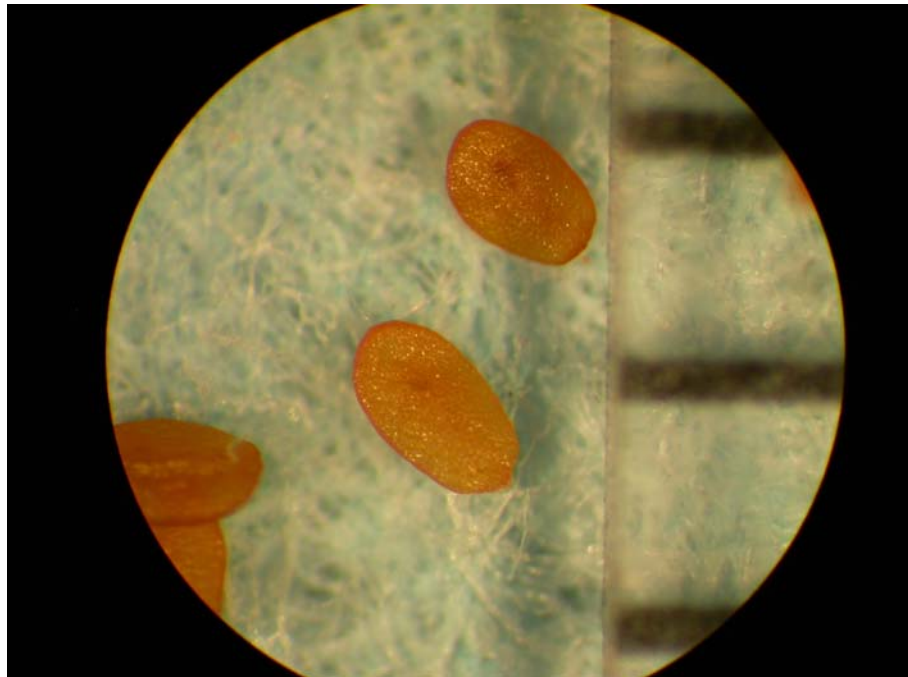

Purslane Speedwell

Seedling plant. Key characteristics: leaves are opposite and smooth.

Vegetative plant. Key characteristics: leaves become alternate in the upper portions of the stem and remain smooth. The leaf margins have some irregular teeth. The plant is small in stature and has a delicate appearance.

Seed. Seed are oval-shaped and slightly less than 1.0 mm long.

Life cycle: winter annual.