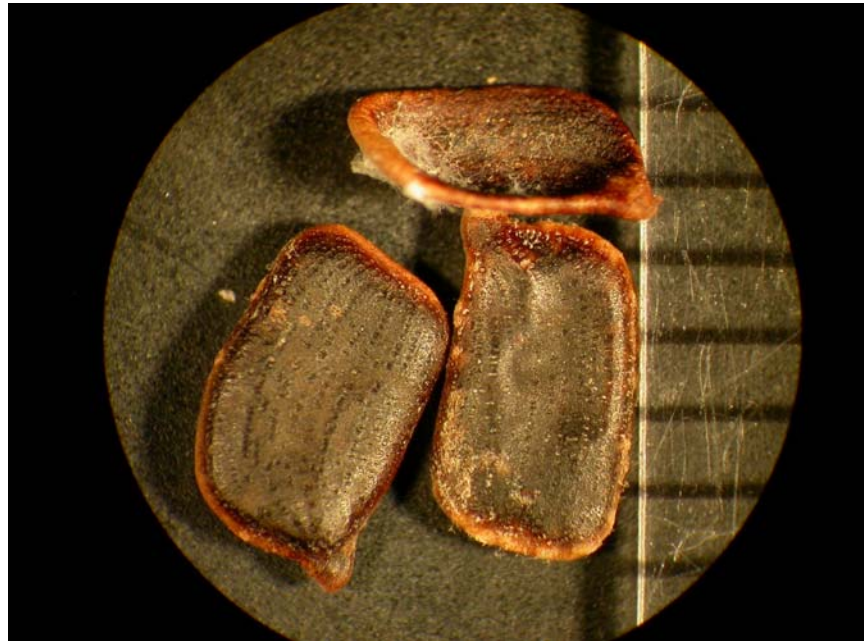

## Partridgepea

Flowers. Yellow in color with five petals. The lower petal is larger than the upper four petals and the upper four petals each have a purple spot at their base.

Seed. Seed are distinctly compressed, purse-shaped and have a length of approximately 4.0 to 5.0 mm.

Life cycle: summer annual.