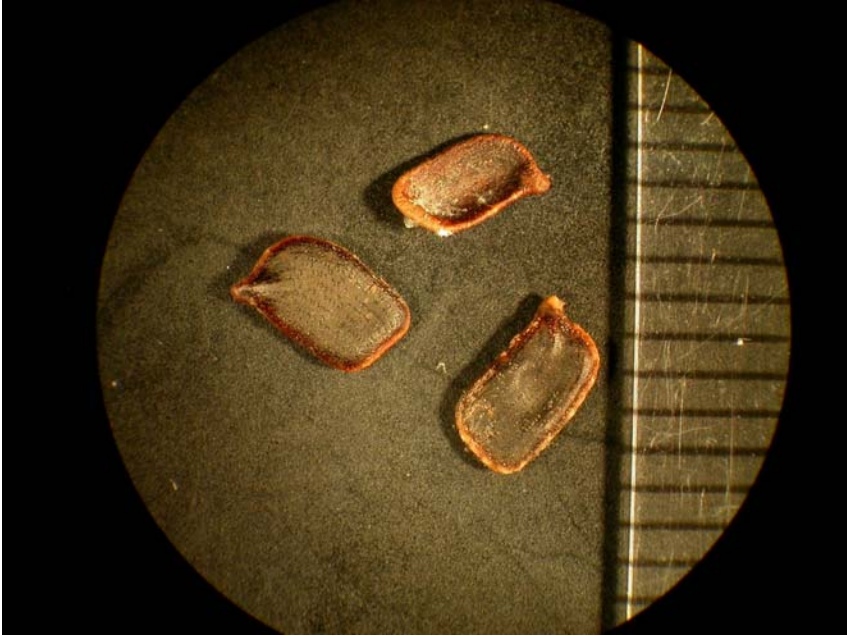

## Partridgepea

Flowers. Yellow in color with five petals. The lower petal is larger than the upper four petals and the upper four petals each have a purple spot at their base.

Seed. Seed are distinctly compressed, purse-shaped and have a length of approximately 4.0 to 5.0 mm.

Life cycle: summer annual.