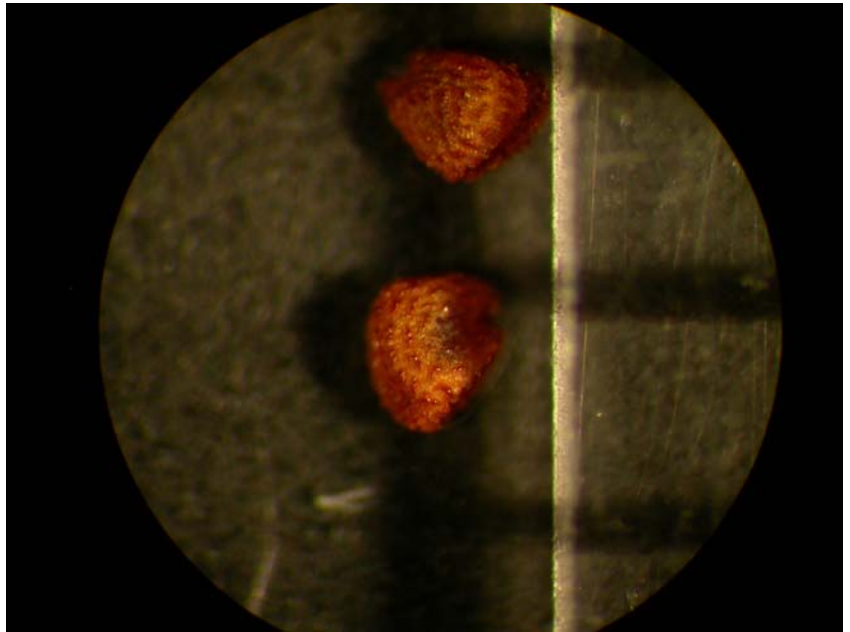

Mouseear Chickweed

Vegetative plant. Key characteristics: densely hairy leaves have entire margins and are arranged oppositely. Photo courtesy of Mr. Brad Fresenburg, MU Dept. of Horticulture.

Flower. Key characteristics: white with five petals.

Seed. Seed are flattened with a rough texture, reddish-brown in color and less than 1.0 mm in size.

Life cycle: perennial.