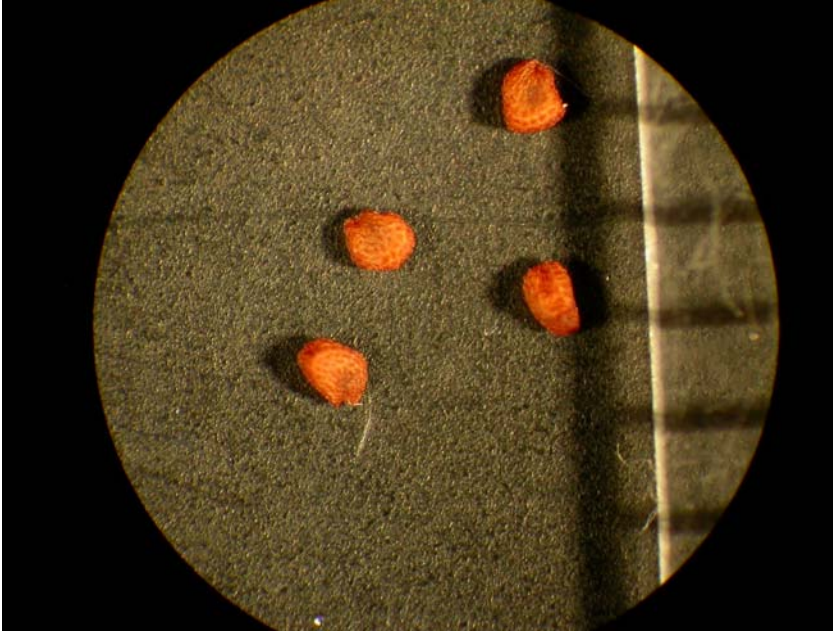

Mouseear Chickweed

Vegetative plant. Key characteristics: densely hairy leaves have entire margins and are arranged oppositely. Photo courtesy of Mr. Brad Fresenburg, MU Dept. of Horticulture.

Flower. Key characteristics: white with five petals.

Seed. Seed are flattened with a rough texture, reddish-brown in color and less than 1.0 mm in size.

Life cycle: perennial.