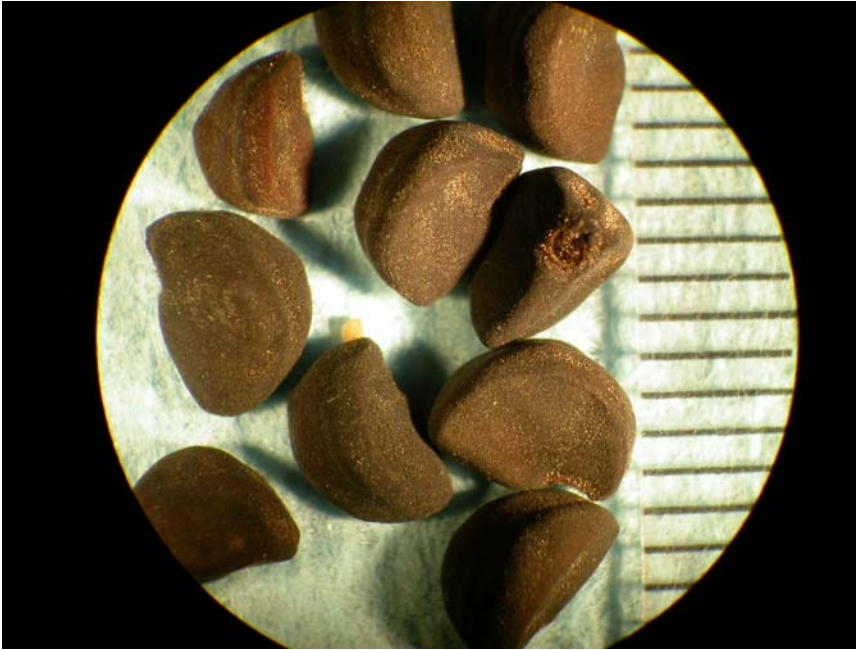

## Ivyleaf Morningglory

Cotyledons. Key characteristics: similar to tall morningglory; butterfly-shaped.

Seedling plant. Key characteristics: ivy-shaped leaves are covered with hairs.

Flowers. Key characteristics: funnel-shaped, range in color from blue to rose-purple.

Seed. Seed have two flattened sides and one rounded side. The seed have a rough texture and are approximately 5.0 mm long and 3.0 mm wide.

Life cycle: summer annual.