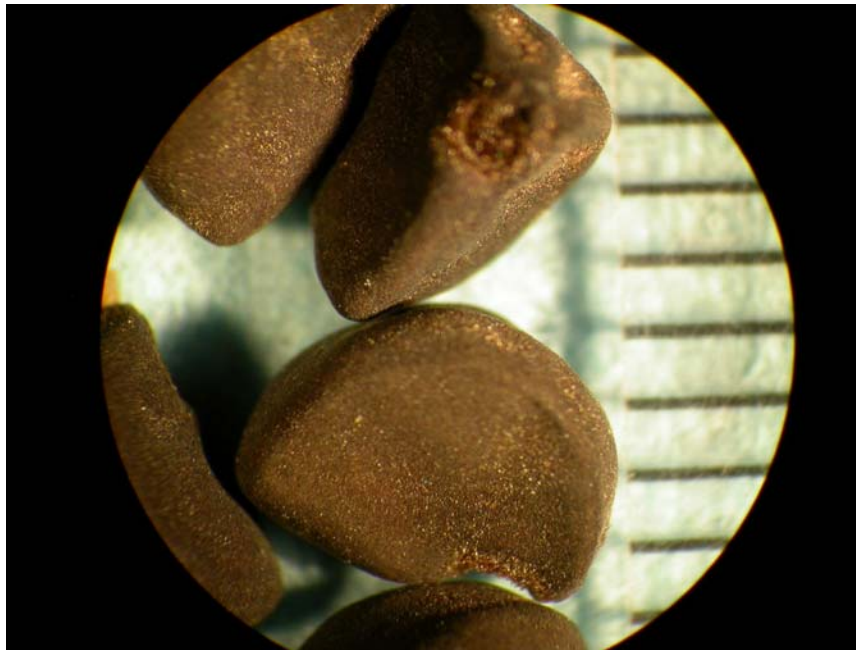

## Ivyleaf Morningglory

Cotyledons. Key characteristics: similar to tall morningglory; butterfly-shaped.

Seedling plant. Key characteristics: ivy-shaped leaves are covered with hairs.

Flowers. Key characteristics: funnel-shaped, range in color from blue to rose-purple.

Seed. Seed have two flattened sides and one rounded side. The seed have a rough texture and are approximately 5.0 mm long and 3.0 mm wide.

Life cycle: summer annual.