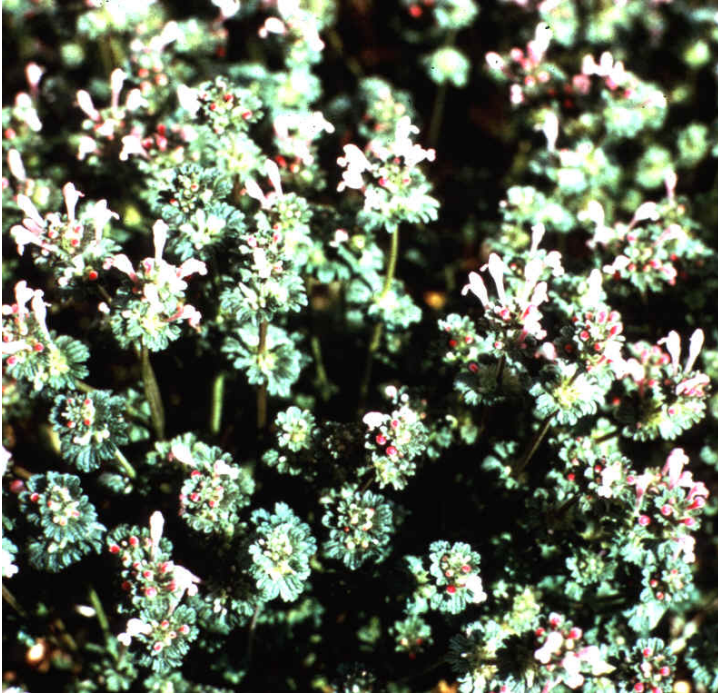

Henbit

Group of flowering plants. Key characteristics: plants have square stems and the upper leaves lack petioles and surround the stem.

Entire fields appear painted in the early spring.

Flower closeup. Key characteristics: flowers occur in the upper leaf axils and their color ranges from pink to purple. Photo courtesy of Randy Eubanks.

Life cycle: winter annual.