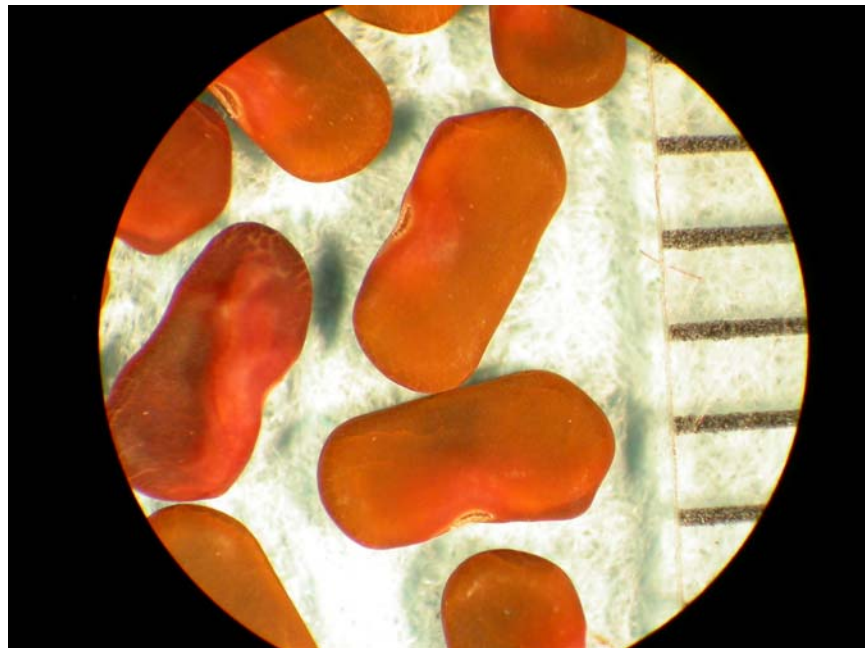

Hemp Sesbania

Vegetative plants. Key characteristics: the first true leaf is simple while subsequent leaves are compound and hairless.

Hemp sesbania is a very tall and erect plant near maturity.

Seed. Seed are kidney-shaped and 2.5 to 3.0 mm in length.

Life cycle: summer annual.