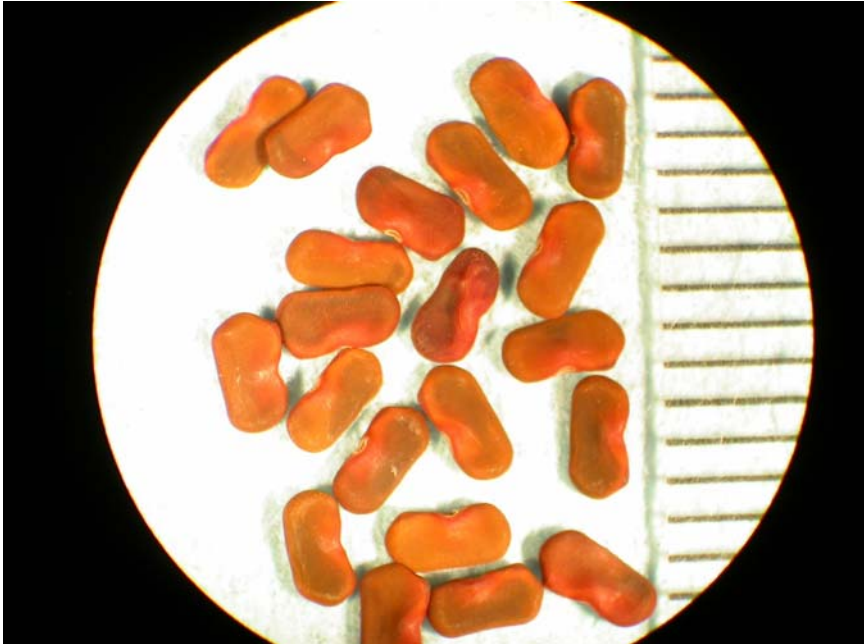

Hemp Sesbania

Vegetative plants. Key characteristics: the first true leaf is simple while subsequent leaves are compound and hairless.

Hemp sesbania is a very tall and erect plant near maturity.

Seed. Seed are kidney-shaped and 2.5 to 3.0 mm in length.

Life cycle: summer annual.