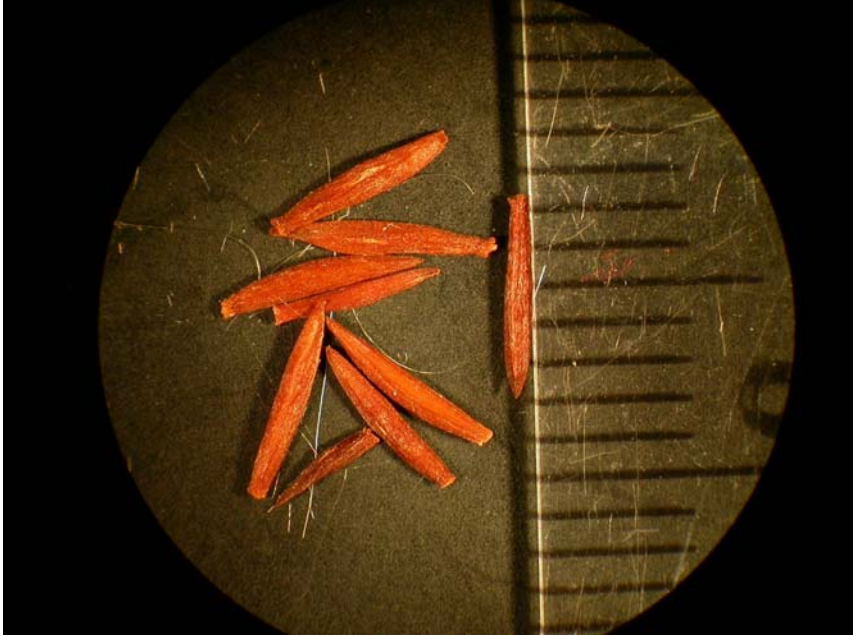

Hemp Dogbane

Vegetative plant. Key characteristics: waxy oval-shaped leaves; stems are often dark reddish-brown in color and contain milky sap.

Flower. Key characteristics: greenish-white in color.

Seed. Seed are elongated and reddish-brown with a slightly ribbed surface. Length is approximately 5.0 to 6.0 mm.

Life cycle: perennial.