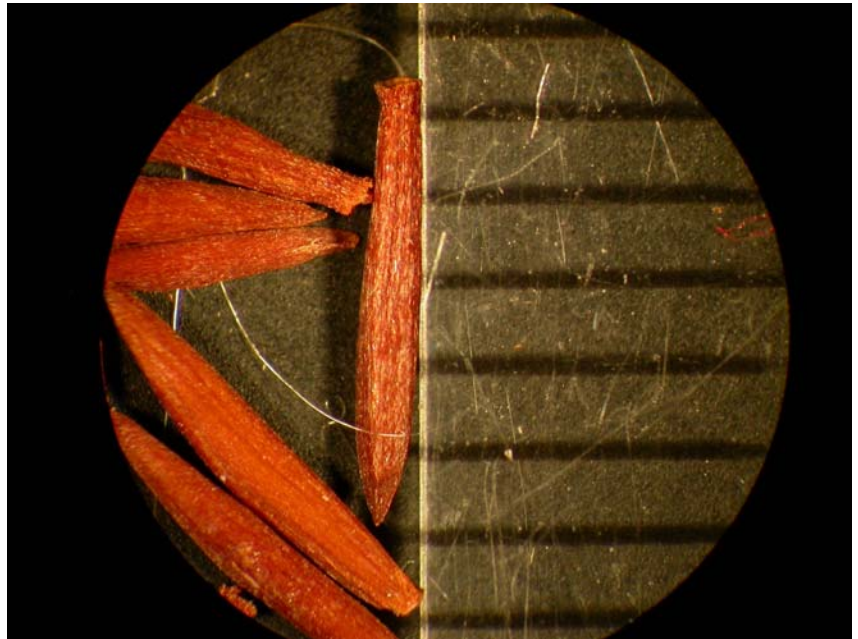

Hemp Dogbane

Vegetative plant. Key characteristics: waxy oval-shaped leaves; stems are often dark reddish-brown in color and contain milky sap.

Flower. Key characteristics: greenish-white in color.

Seed. Seed are elongated and reddish-brown with a slightly ribbed surface. Length is approximately 5.0 to 6.0 mm.

Life cycle: perennial.