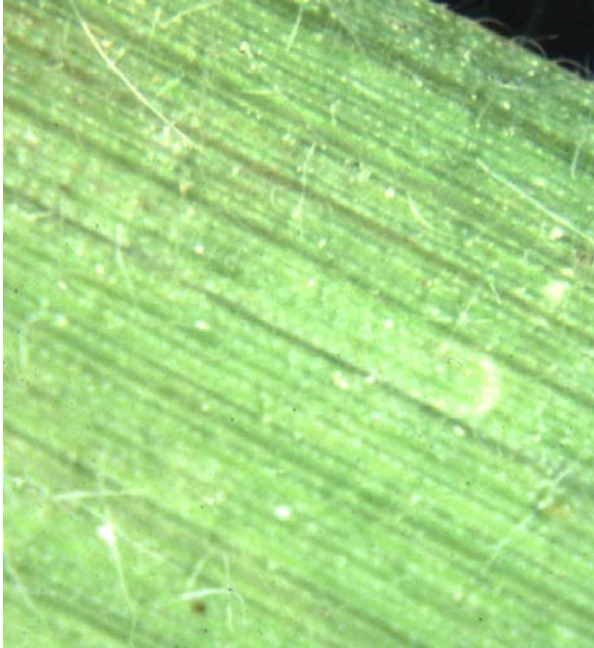

## Downy Brome

Seedling plant. Key characteristics: leaves have a spiraled appearance. Both the upper and lower leaf blade surfaces are covered with short, dense pubescence. The ligule is a long membrane with a jagged margin.

Upper leaf surface. Note distinct hairs.

Stands of Downy Brome.