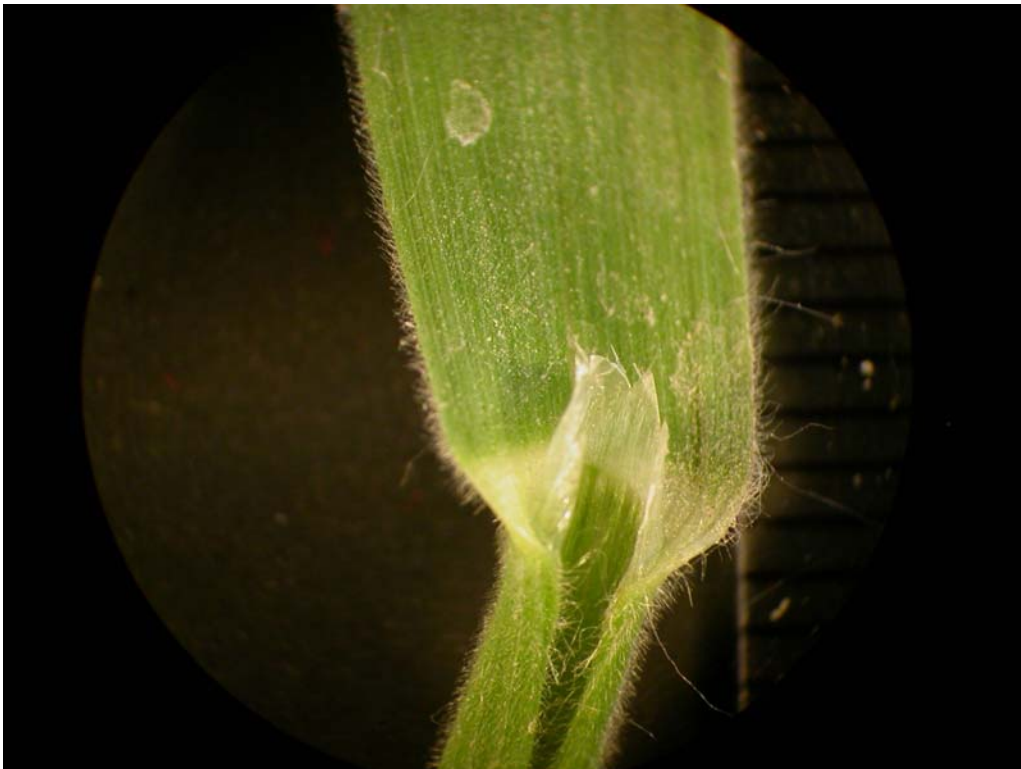

## Downy Brome

Seedling plant. Key characteristics: leaves have a spiraled appearance. Both the upper and lower leaf blade surfaces are covered with short, dense pubescence. The ligule is a long membrane with a jagged margin.

Upper leaf surface. Note distinct hairs.

Stands of Downy Brome.