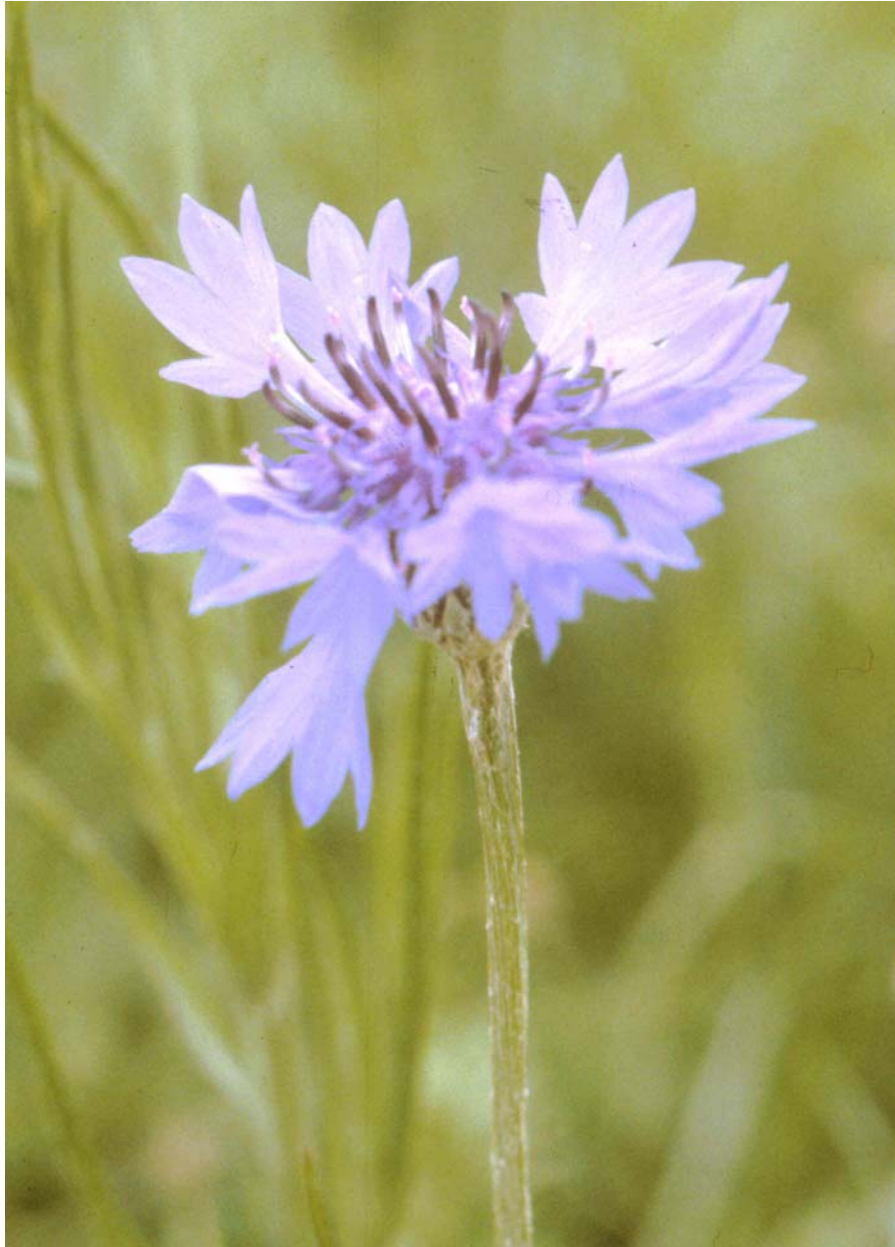

## Cornflower

Individual plant. Leaves are narrow, almost linear in shape, and alternate.

Group of plants. Cornflower, also known as bachelor's button, is not usually a weedy pest of agronomic crop production. It is most commonly encountered along Missouri's rights-of-way.

Flower. Flowers are usually bluish in color, but may occasionally be white or pink.

Life cycle: winter annual.