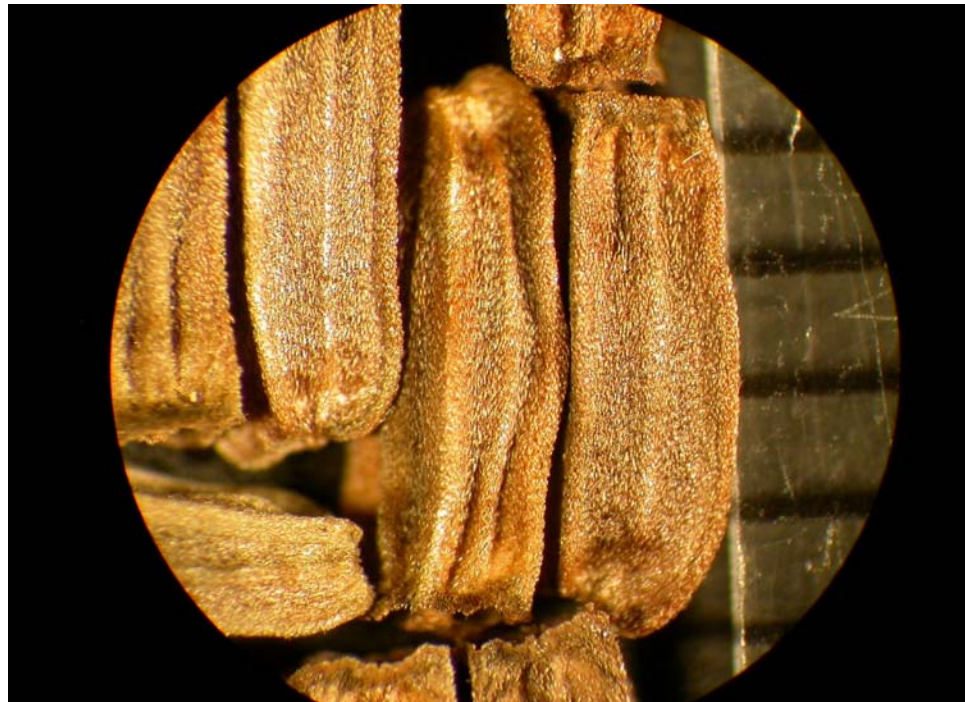

Common Teasel

Common teasel is similar in appearance to cut-leaf teasel except the flowers are pale purple in color. Flowers are subtended by sharp, stiff bracts. Bottom photo courtesy of Missouri Department of Transportation.

Habitat. Common teasel is most often found along Missouri's roadsides where it has escaped ornamental wreaths placed in cemeteries.

Seed. Seed have a ribbed appearance and are covered with short brownish hairs. Length is approximately 4.0 mm.