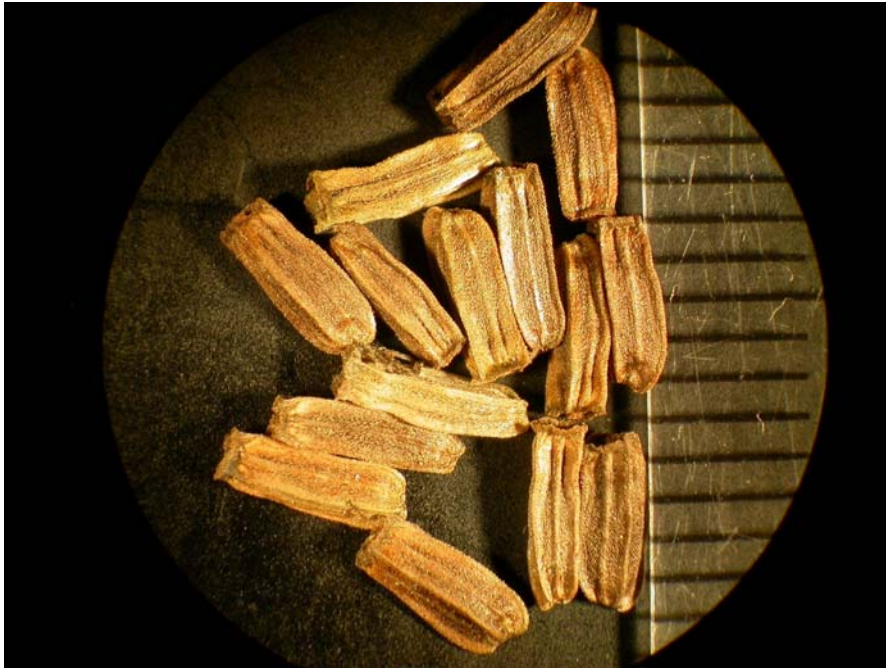

Common Teasel

Common teasel is similar in appearance to cut-leaf teasel except the flowers are pale purple in color. Flowers are subtended by sharp, stiff bracts. Bottom photo courtesy of Missouri Department of Transportation.

Habitat. Common teasel is most often found along Missouri's roadsides where it has escaped ornamental wreaths placed in cemeteries.

Seed. Seed have a ribbed appearance and are covered with short brownish hairs. Length is approximately 4.0 mm.