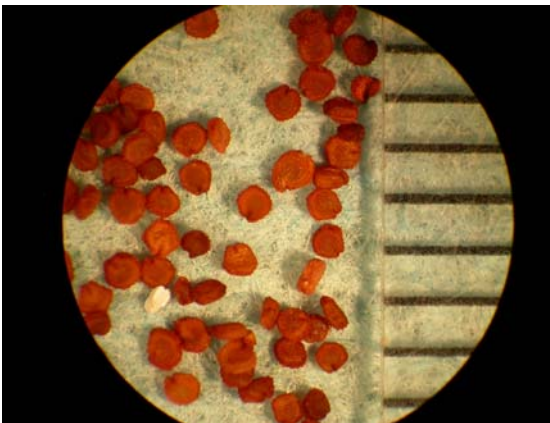

Common Chickweed

Vegetative plant. Key characteristics: young leaves are opposite, smooth, and spatulate with entire margins.

Growth habit. Common chickweed grows in thick mats. Often, the long internodes are reddish-brown in color.

Flower. Key characteristics: flowers are small, white and have 5 deeply cut petals.

Seed. Seed are rough-textured, nearly round and have a diameter slightly less than 1.0 mm.