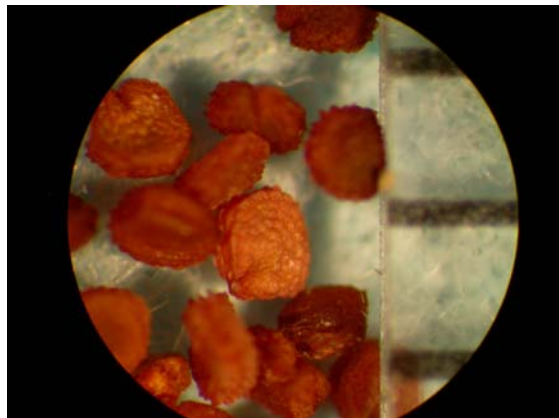

Common Chickweed

Vegetative plant. Key characteristics: young leaves are opposite, smooth, and spatulate with entire margins.

Growth habit. Common chickweed grows in thick mats. Often, the long internodes are reddish-brown in color.

Flower. Key characteristics: flowers are small, white and have 5 deeply cut petals.

Seed. Seed are rough-textured, nearly round and have a diameter slightly less than 1.0 mm.