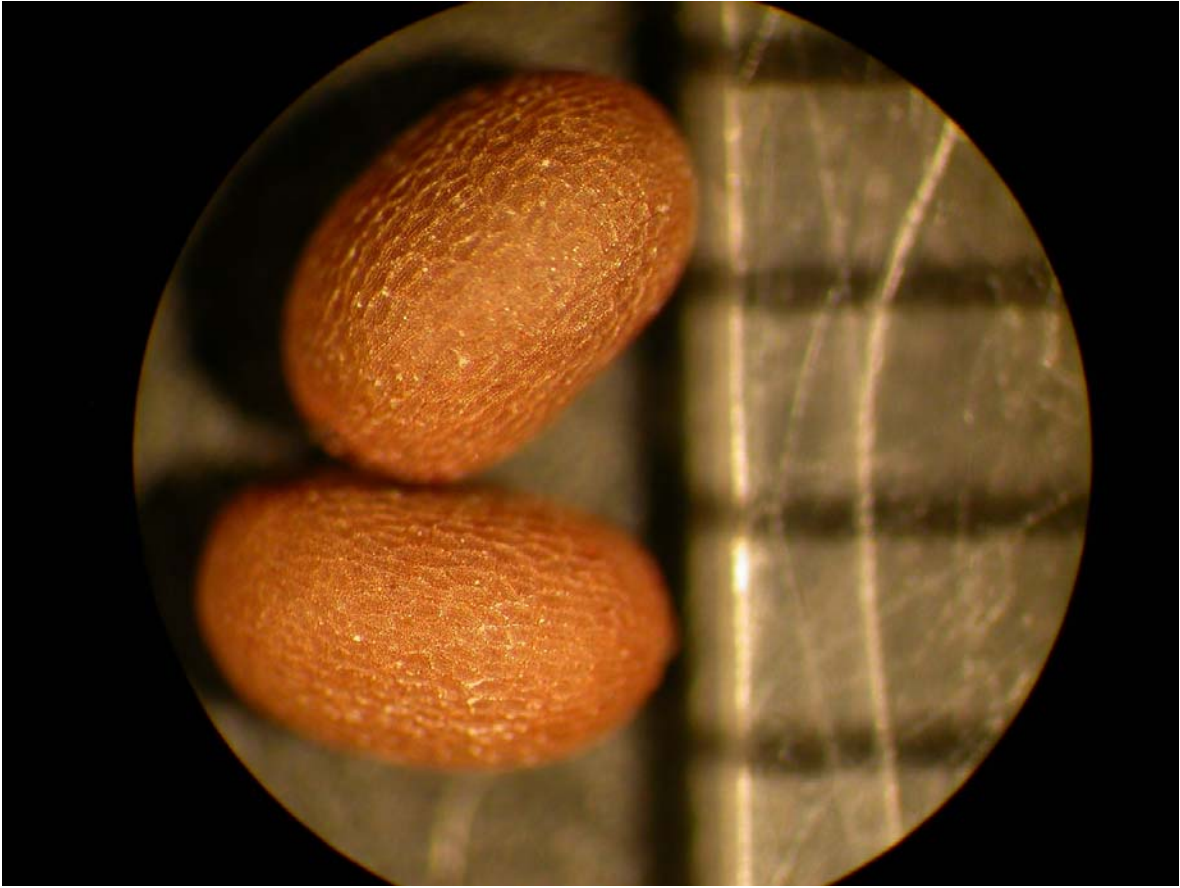

Carolina Geranium

Vegetative plants. Key characteristics: leaves are deeply cut and on long petioles forming a rosette. Both leaves and stems are hairy.

Flowering plant. Flowers vary in many colors.

Seed are oblong with a rough-textured surface and approximately 2mm long.

Life cycle: winter annual.