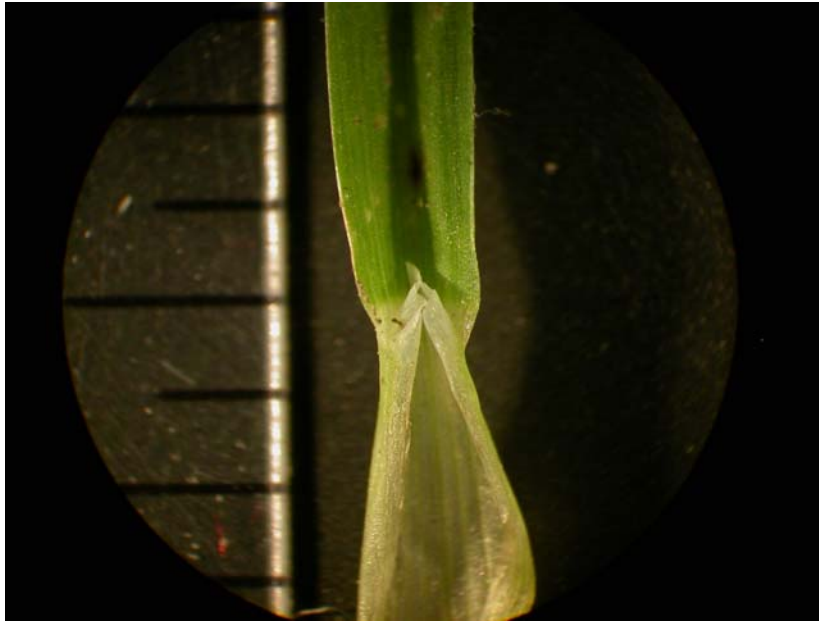

Annual Bluegrass

Annual bluegrass is a clump-forming winter annual. The blades and stems are smooth and the terminal portion of each leaf blade is prow-shaped (right image). Each plant produces hundreds of tiny white seedheads.

The ligule is pointed and membranous.

Seed. Seed are 1.5 to 2.0 mm long.

Life cycle: winter annual.